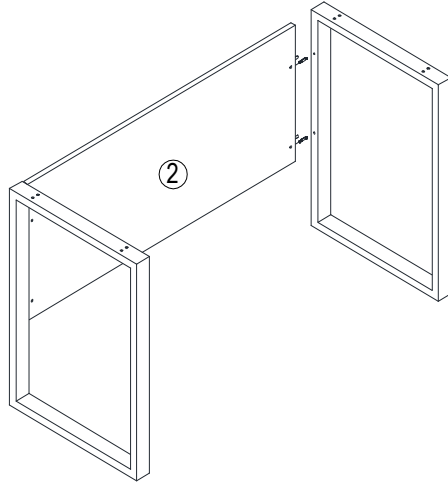

MODEL : FX-13-1414
 DIMENSION : 1400W×1400D×750mmH
 DESCRIPTION : EXECUTIVE TABLE

ASSEMBLY INSTRUCTION

STEP1

STEP2

STEP3

NUMBER

DIMENSION

NUMBER	DIMENSION
① Table panel	1400 × 1400 × 25 =1PC
② Front baffle	1200 × 450 × 16 =1PC
③	
④	
⑤	
⑥	
⑦	
⑧	
⑨	
⑩	
⑪	
⑫	
⑬	
⑭	
⑮	
⑯	