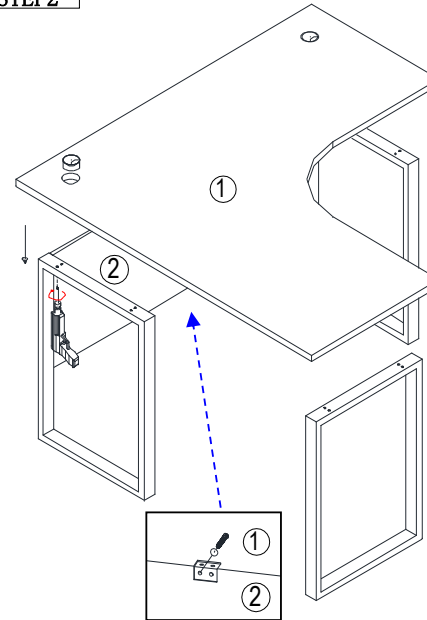

MODEL : FX-13-1414
 DIMENSION : 1400W×1400D×750mmH
 DESCRIPTION : EXECUTIVE TABLE

ASSEMBLY INSTRUCTION

STEP1

STEP2

STEP3

NUMBER

DIMENSION

NUMBER	DIMENSION
① Table panel	1400 × 1400 × 25 =1PC
② Front baffle	1200 × 450 × 16 =1PC
③	
④	
⑤	
⑥	
⑦	
⑧	
⑨	
⑩	
⑪	
⑫	
⑬	
⑭	
⑮	
⑯	