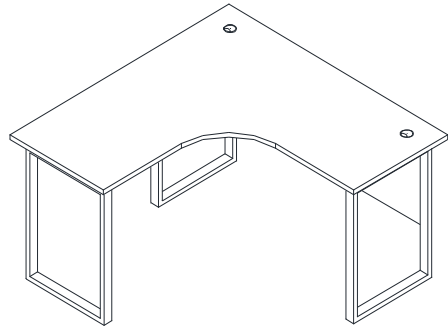

MODEL : FX-13-1414
 DIMENSION : 1400W×1400D×750mmH
 DESCRIPTION : EXECUTIVE TABLE

ASSEMBLY INSTRUCTION

STEP1

STEP2

STEP3

NUMBER

DIMENSION

NUMBER	DIMENSION
① Table panel	1400 × 1400 × 25 =1PC
② Front baffle	1200 × 450 × 16 =1PC
③	
④	
⑤	
⑥	
⑦	
⑧	
⑨	
⑩	
⑪	
⑫	
⑬	
⑭	
⑮	
⑯	