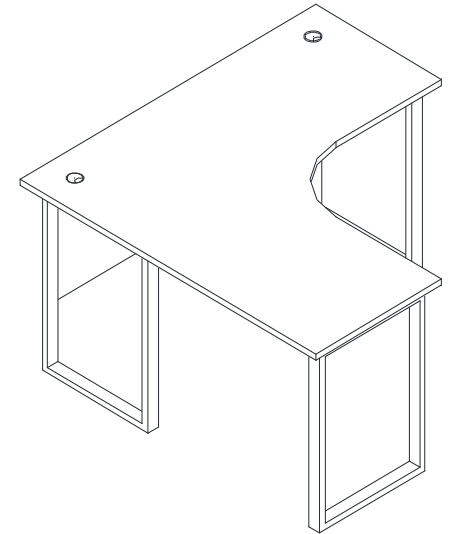

MODEL : FX-13-1414
 DIMENSION : 1400W×1400D×750mmH
 DESCRIPTION : EXECUTIVE TABLE

ASSEMBLY INSTRUCTION

STEP1

STEP2

STEP3

NUMBER

DIMENSION

NUMBER	DIMENSION
① Table panel	1400 × 1400 × 25 =1PC
② Front baffle	1200 × 450 × 16 =1PC
③	
④	
⑤	
⑥	
⑦	
⑧	
⑨	
⑩	
⑪	
⑫	
⑬	
⑭	
⑮	
⑯	