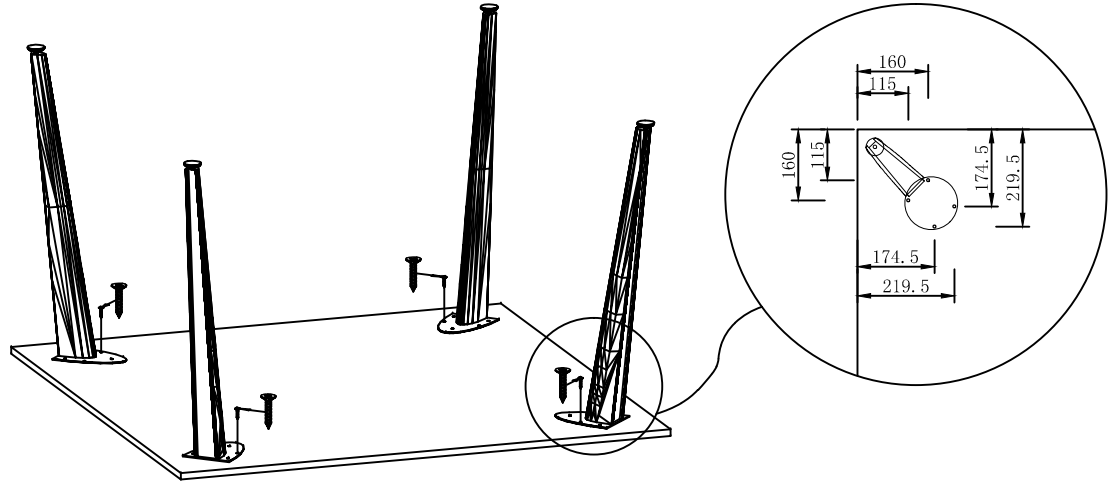

Model	CCF72-12W
SIZE	1200*1200*750MM
SHEET OF SHEETS	1 OF 1

NO.	Graphic	Size	Quantity
A		Ø4*20	20

Step1

Finish