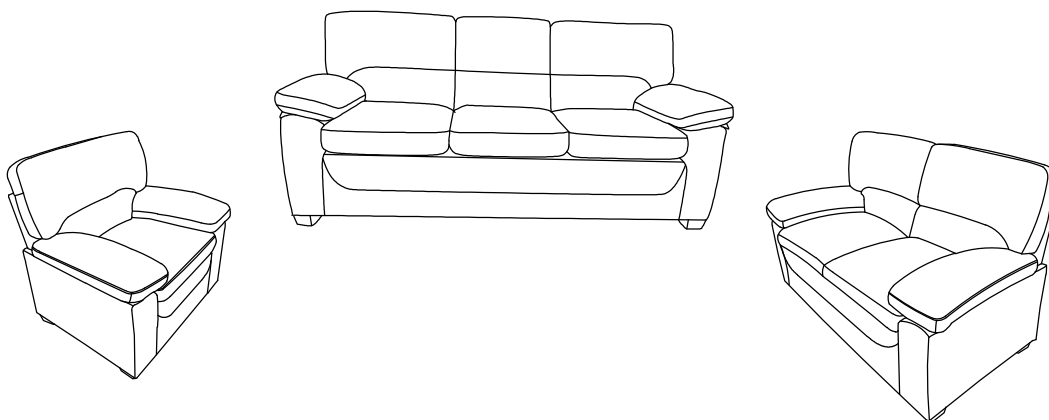

Assembly Instruction

 10cm*10cm*6.5cm 12pcs

Sofa

Loveseat

Chair